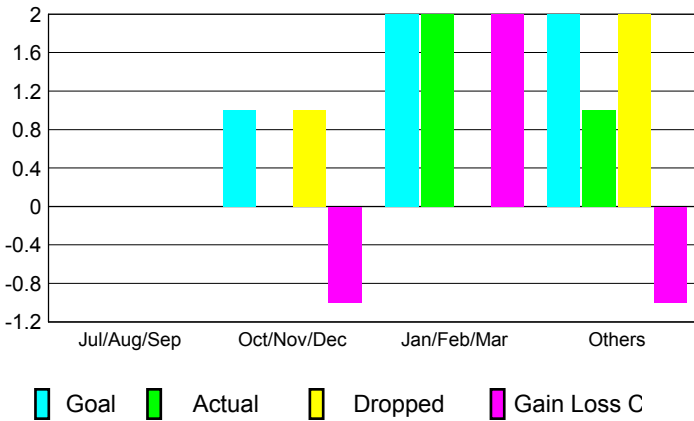

GMT: **SALIM MOUSSAN**

Location: **ALGERIA**

GMT CA: **6**

CLUBS

Month	New Club Goal	Actual New Clubs	Actual Dropped Clubs	Gain/Loss of Clubs
2012-2013				
Jul/Aug/Sep	0	0	0	0
Oct/Nov/Dec	1	0	1	-1
Jan/Feb/Mar	2	2	0	2
Apr/May/June	2	1	2	-1
Totals	5	3	3	0

Club Results 2012-2013
Goal, New, Dropped, Gain/Loss

YTD Status Quo Clubs 2012-2013

Status Quo Clubs Compared to Status Quo Members

Club Gain/Loss 2012-2013

MEMBERSHIP

Month	Net Memb Goal	Actual New Memb	Actual Dropped Memb	Gain/Loss of Memb
2012-2013				
Jul/Aug/Sep	2	5	13	-8
Oct/Nov/Dec	30	9	27	-18
Jan/Feb/Mar	45	53	11	42
Apr/May/June	45	40	56	-16
Totals	122	107	107	0