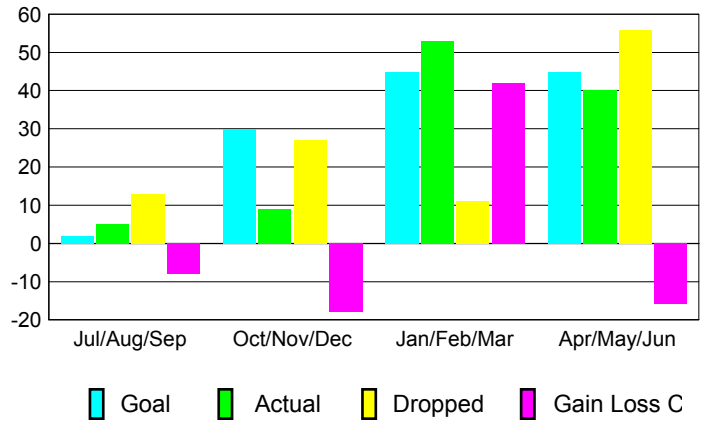

GMT: **SALIM MOUSSAN**

Location: **ALGERIA**

GMT CA: **6**

CLUBS

Month	New Club Goal	Actual New Clubs	Actual Dropped Clubs	Gain/Loss of Clubs
2012-2013				
Jul/Aug/Sep	0	0	0	0
Oct/Nov/Dec	1	0	1	-1
Jan/Feb/Mar	2	2	0	2
Apr/May/June	2	1	2	-1
Totals	5	3	3	0

Club Results 2012-2013
Goal, New, Dropped, Gain/Loss

YTD Status Quo Clubs 2012-2013

Status Quo Clubs Compared to Status Quo Members

Club Gain/Loss 2012-2013

MEMBERSHIP

Month	Net Memb Goal	Actual New Memb	Actual Dropped Memb	Gain/Loss of Memb
2012-2013				
Jul/Aug/Sep	2	5	13	-8
Oct/Nov/Dec	30	9	27	-18
Jan/Feb/Mar	45	53	11	42
Apr/May/June	45	40	56	-16
Totals	122	107	107	0

Membership Results 2012-2013
Goal, New, Dropped, Gain/Loss

Gender Comparison 2012-2013

Membership Gain/Loss 2012-2013